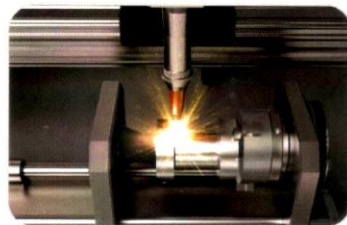

Superior Quality Welding, 100% Leak proof

Artech's laser welding machines are perfect for both delicate and deep welding tasks. They deliver outstanding results, surpassing traditional welding.

Perfectly designed to handle different materials like stainless steel, mild steel, copper, aluminum, and more.

Thanks to our robust design and top-notch engineering, Artech can provide customised laser welding machines that match your unique requirements

Laser Welding Features

- Suitable for different types of material.
- Faster than conventional welding
- Higher welding strength
- Lower heat affected zones
- Excellent control over welding processes
- High quality clean welds