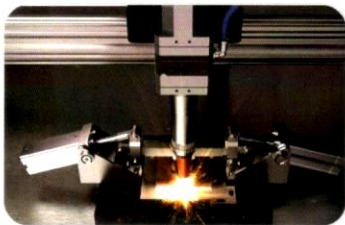

Superior Quality Welding, 100% Leak proof

Artech's laser welding machines are perfect for both delicate and deep welding tasks. They deliver outstanding results, surpassing traditional welding.

Perfectly designed to handle different materials like stainless steel, mild steel, copper, aluminum, and more.

Thanks to our robust design and top-notch engineering, Artech can provide customised laser welding machines that match your unique requirements

Laser Welding Features

- Suitable for different types of material.
- Faster than conventional welding
- Higher welding strength
- Lower heat affected zones
- Excellent control over welding processes
- High quality clean welds